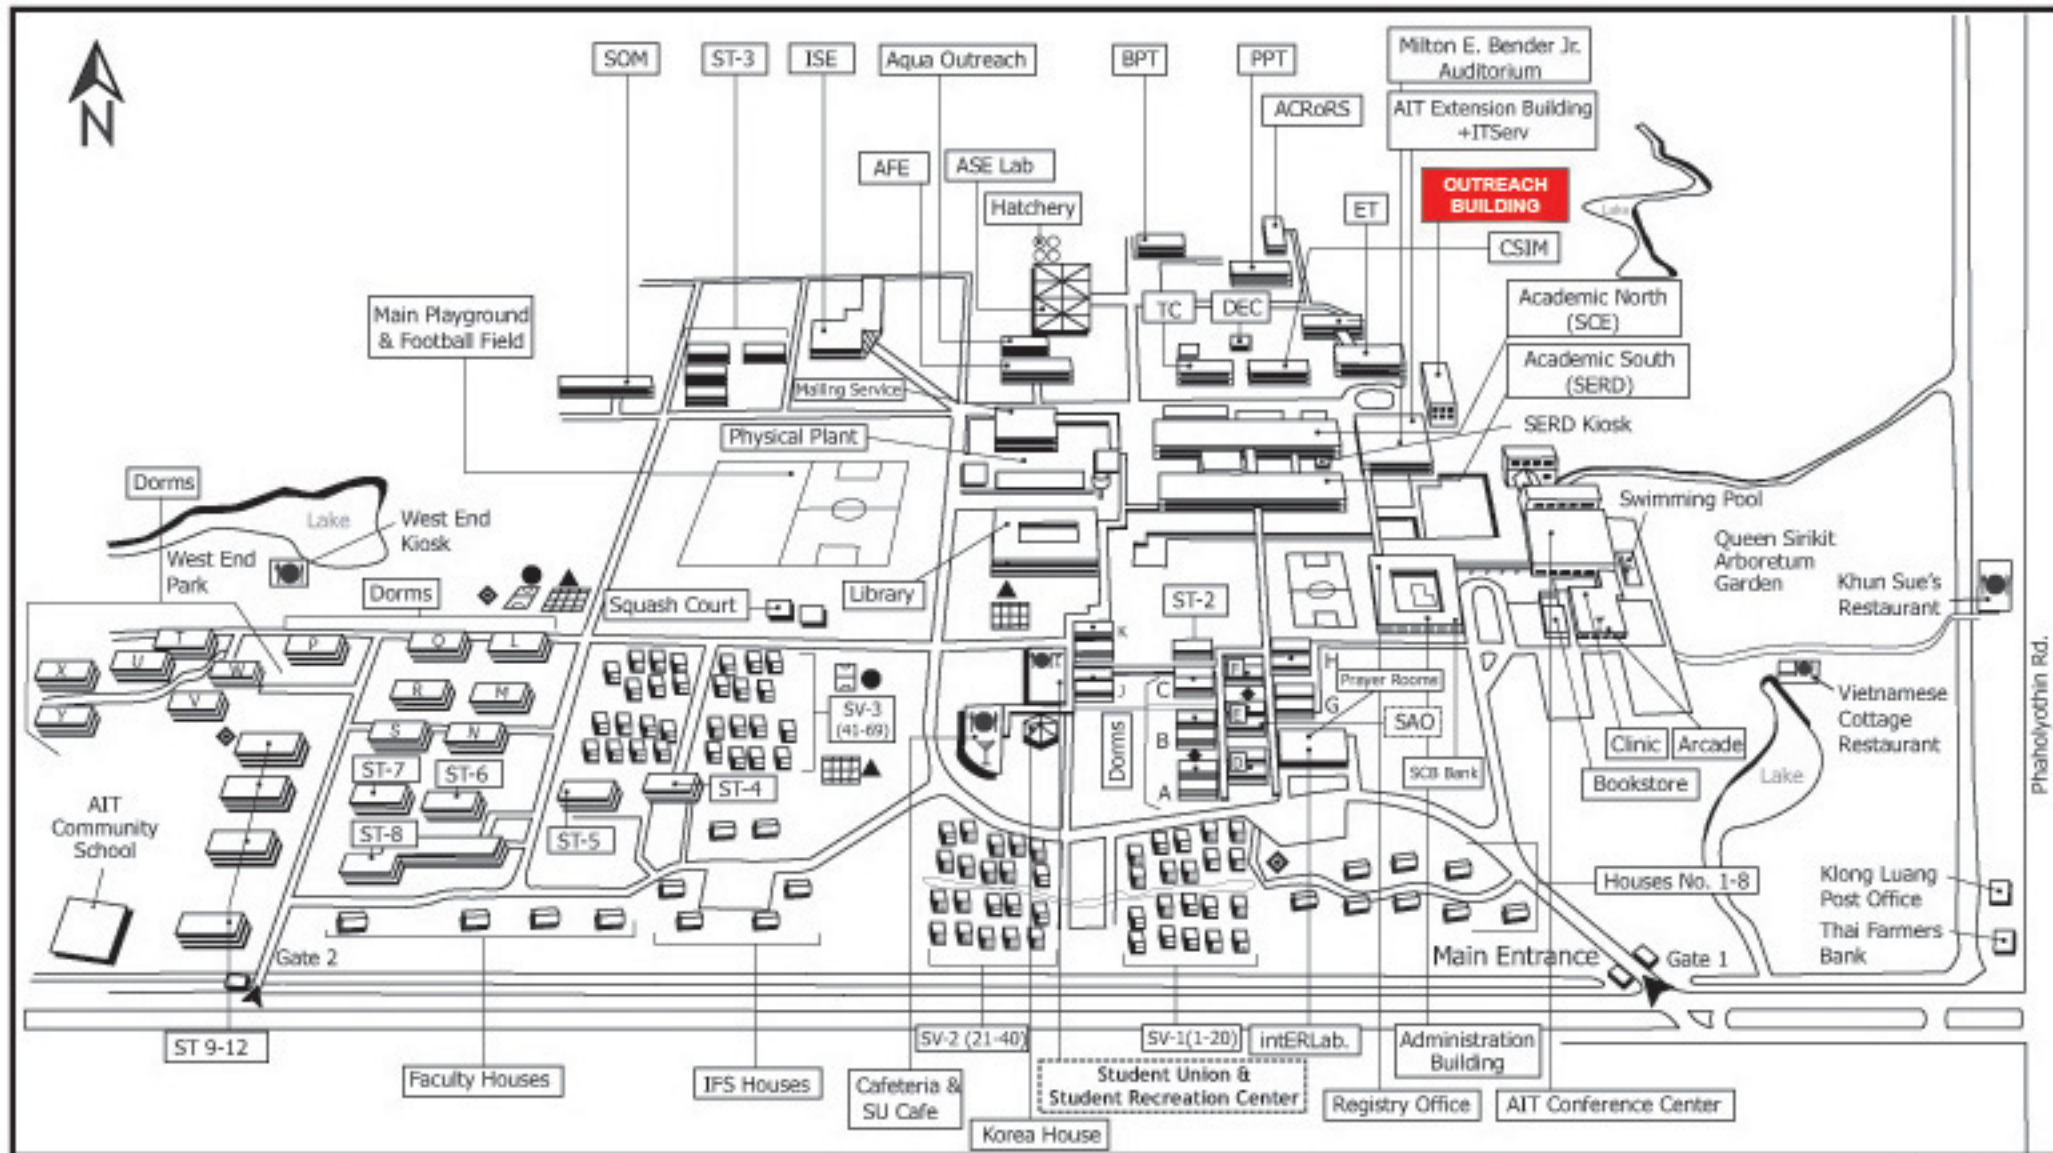

AIT CAMPUS MAP

LEGEND:

ASE = Agriculture Systems Engineering
 AFE = Agriculture & Food Engineering
 ACRORS = Asian Center for Research on Remote Sensing
 BPT = Bioprocess Technology
 CSJM = Computer Science and Information Management
 DEC = Distributed Education Center
 ET = Energy Technology

IFS = International Faculty and Staff
 ISE = Industrial Systems Engineering and Management
 PPT = Pulp and Paper Technology
 SAO = Student Accommodation Office
 SERD = School of Environment, Resources and Development
 SCE = School of Civil Engineering
 SOM = School of Management

ST = Staff House
 SV = Student Village
 TC = Telecommunication
 ▲ = Tennis Court
 ● = Basketball Court
 ◆ = Badminton Court
 ● = Restaurant

© SU Media, 2005