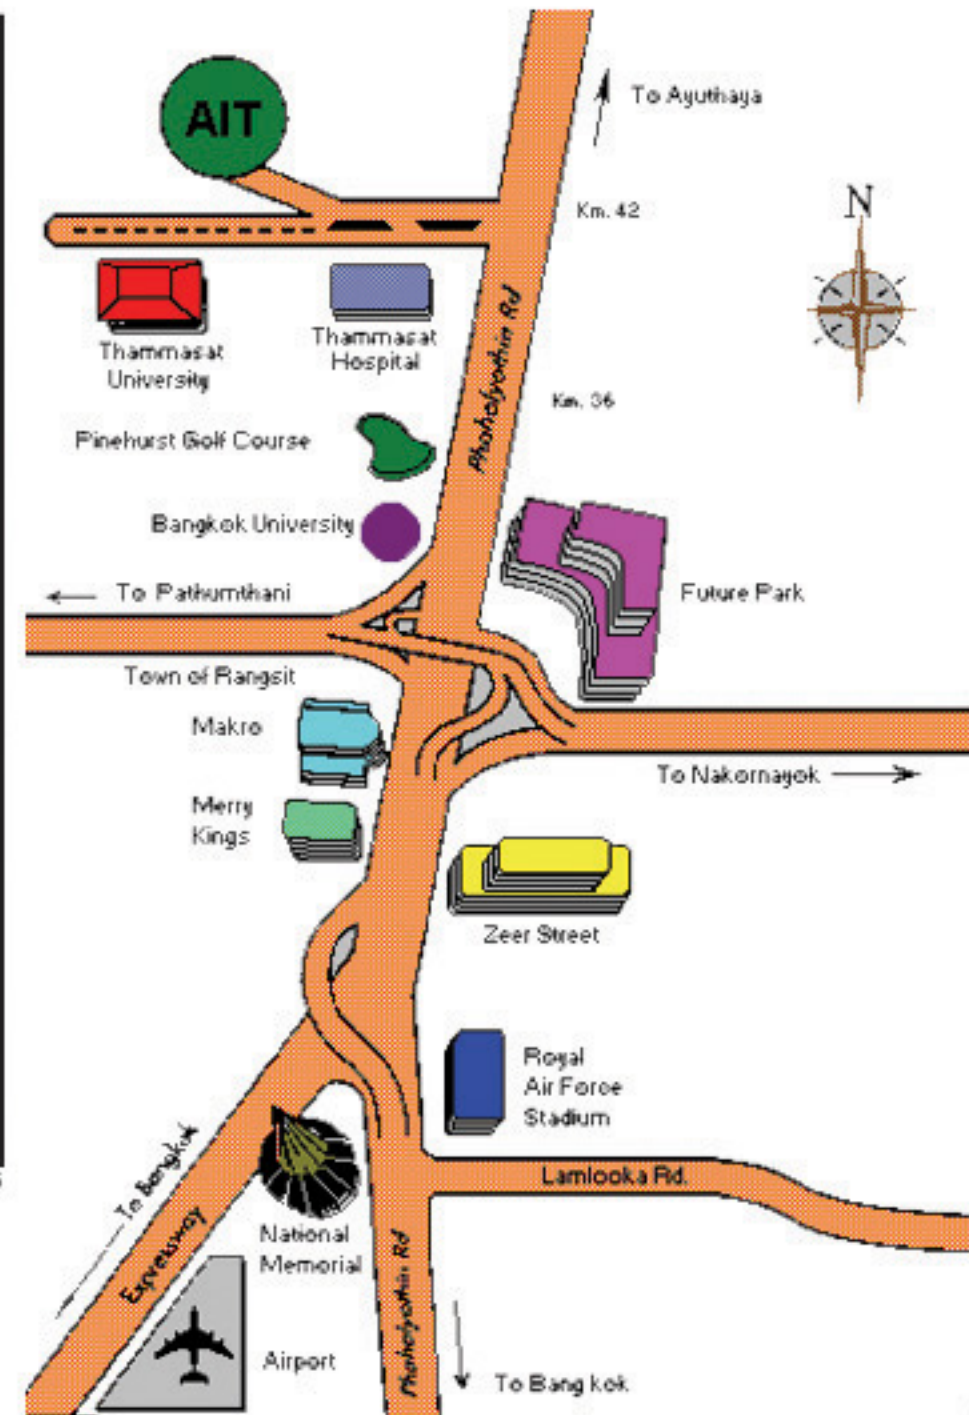

AIT CAMPUS MAP

LEGEND:

ASE = Agriculture Systems Engineering
 AFE = Agriculture & Food Engineering
 ACRORS = Asian Center for Research on Remote Sensing
 BPT = Bioprocess Technology
 CSJM = Computer Science and Information Management
 DEC = Distributed Education Center
 ET = Energy Technology

ST = Staff House
 SV = Student Village
 TC = Telecommunication
 ▲ = Tennis Court
 ● = Basketball Court
 ◆ = Badminton Court
 ● = Restaurant

© SU Media, 2005