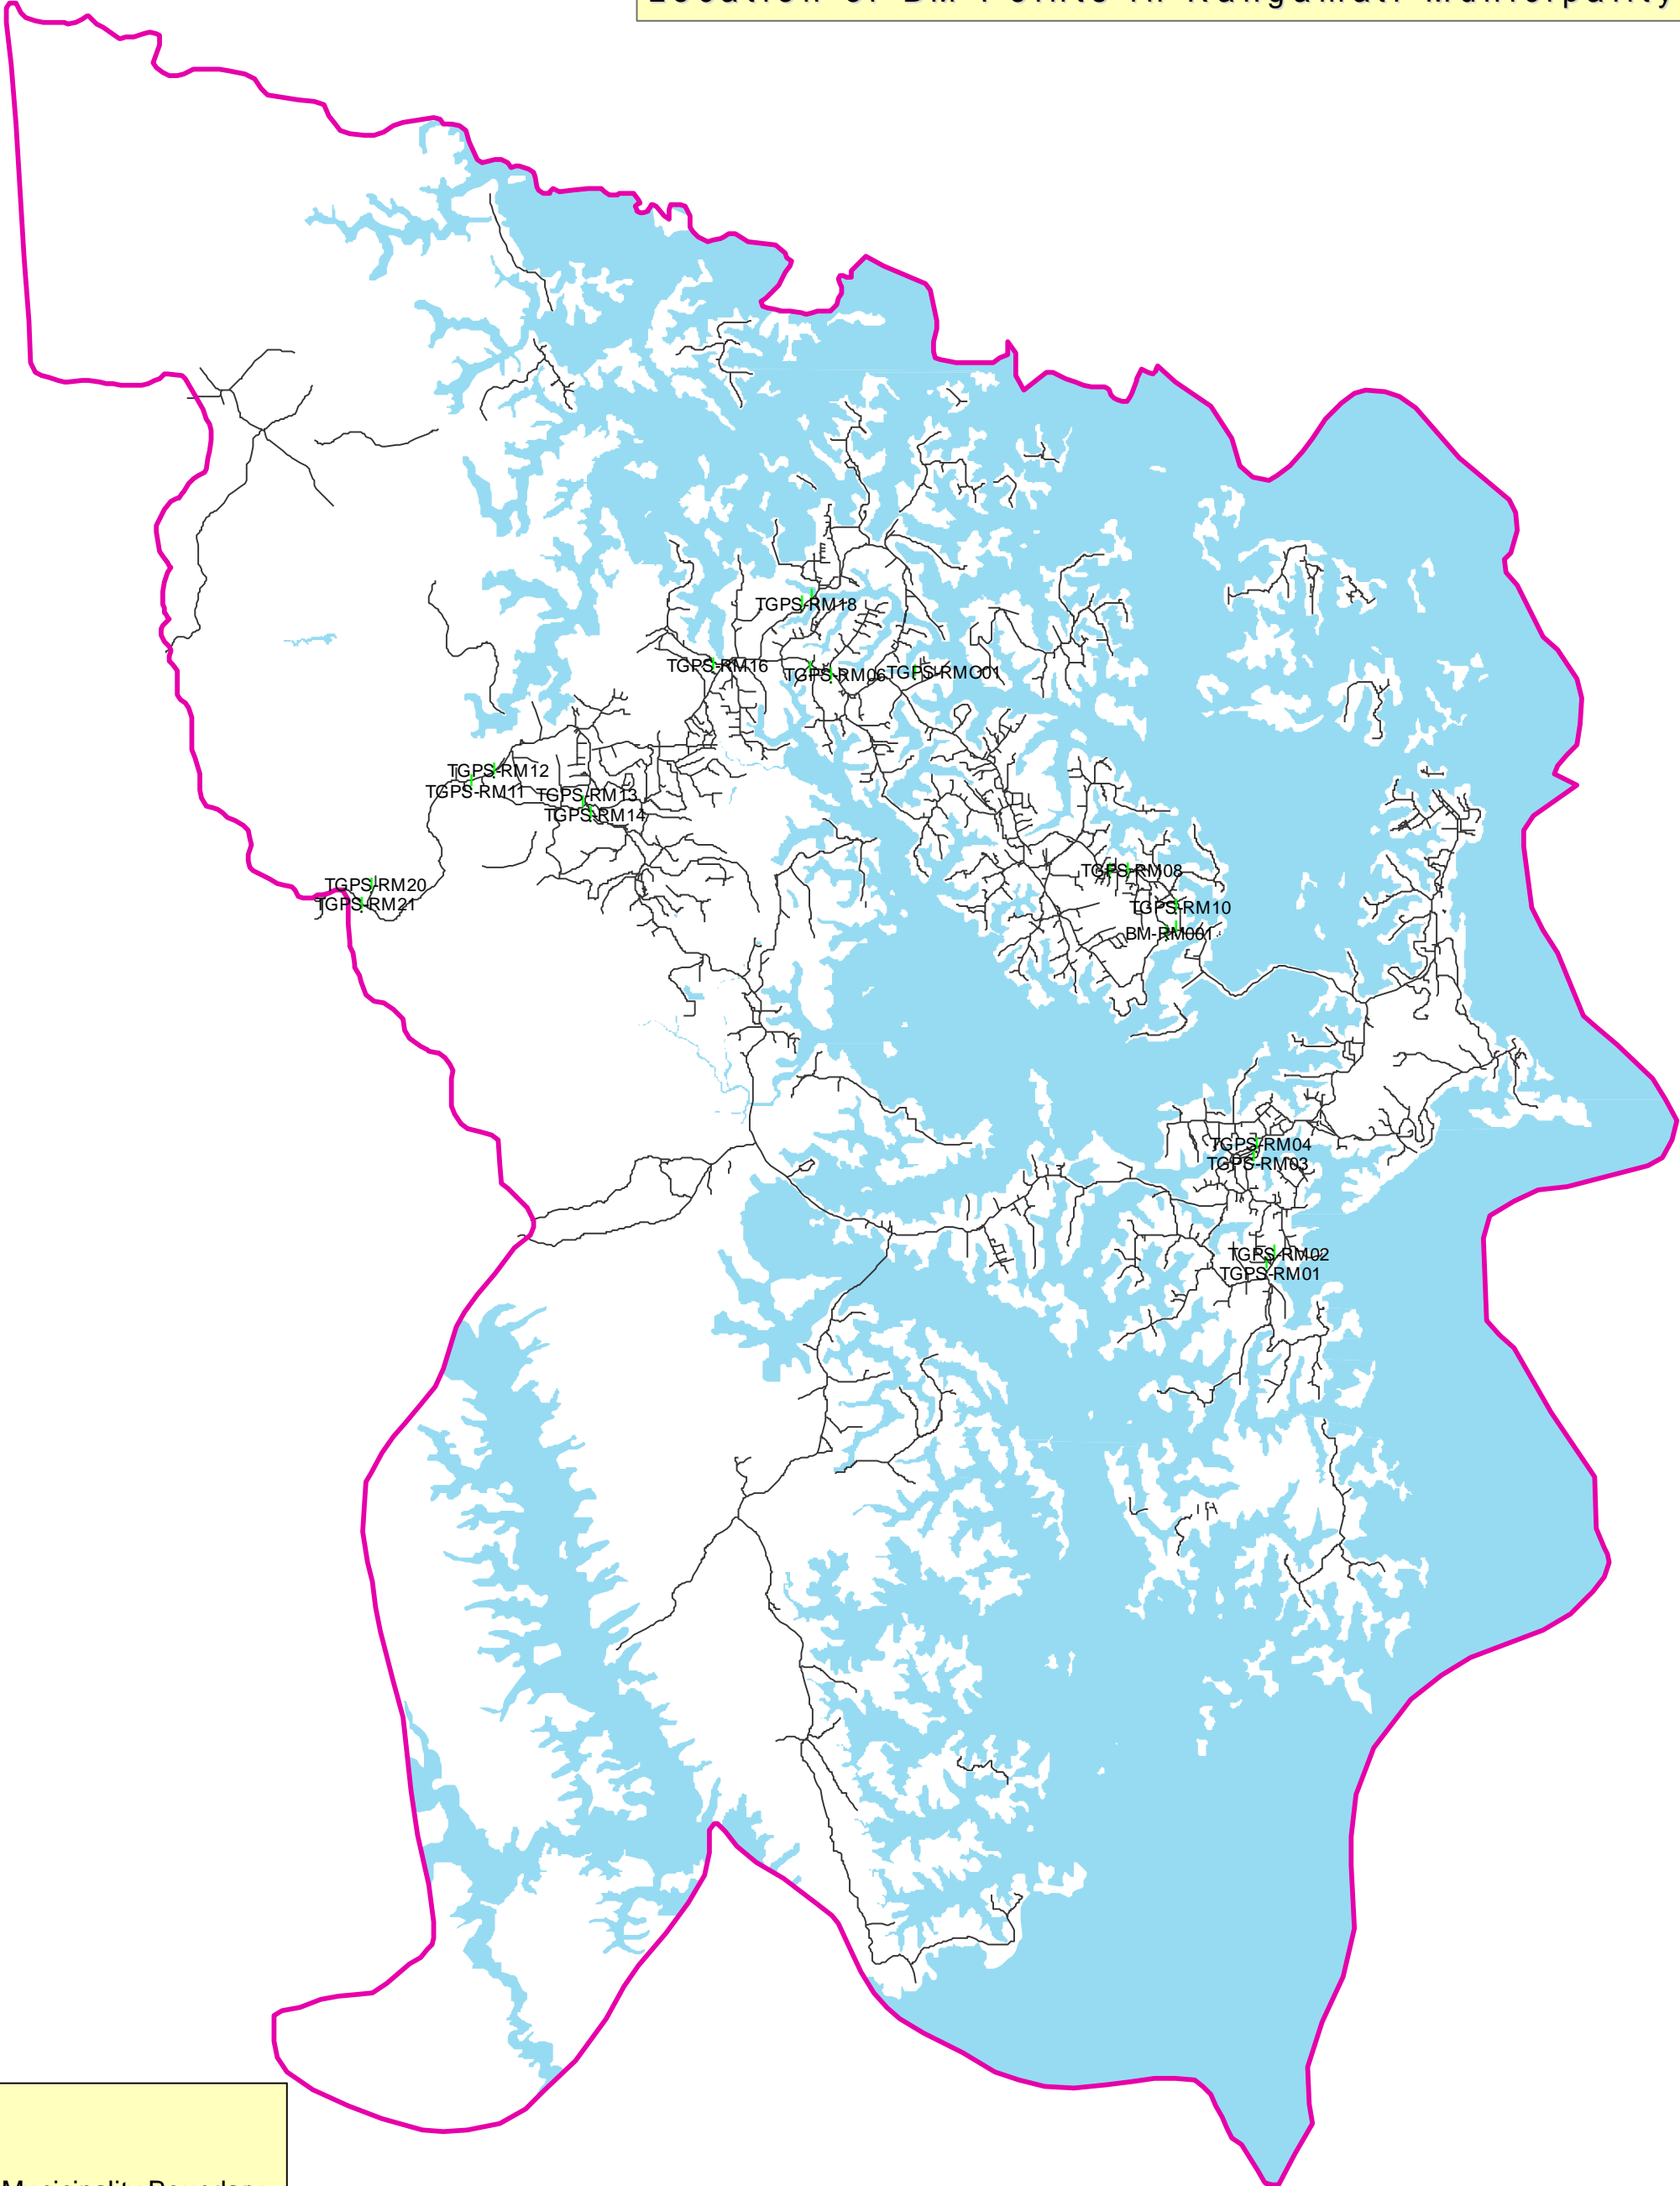

Location of BM Points in Rangamati Municipality

Legend

- Municipality Boundary
- Road Network
- Water Body
- Reference BM
- Temporary BM