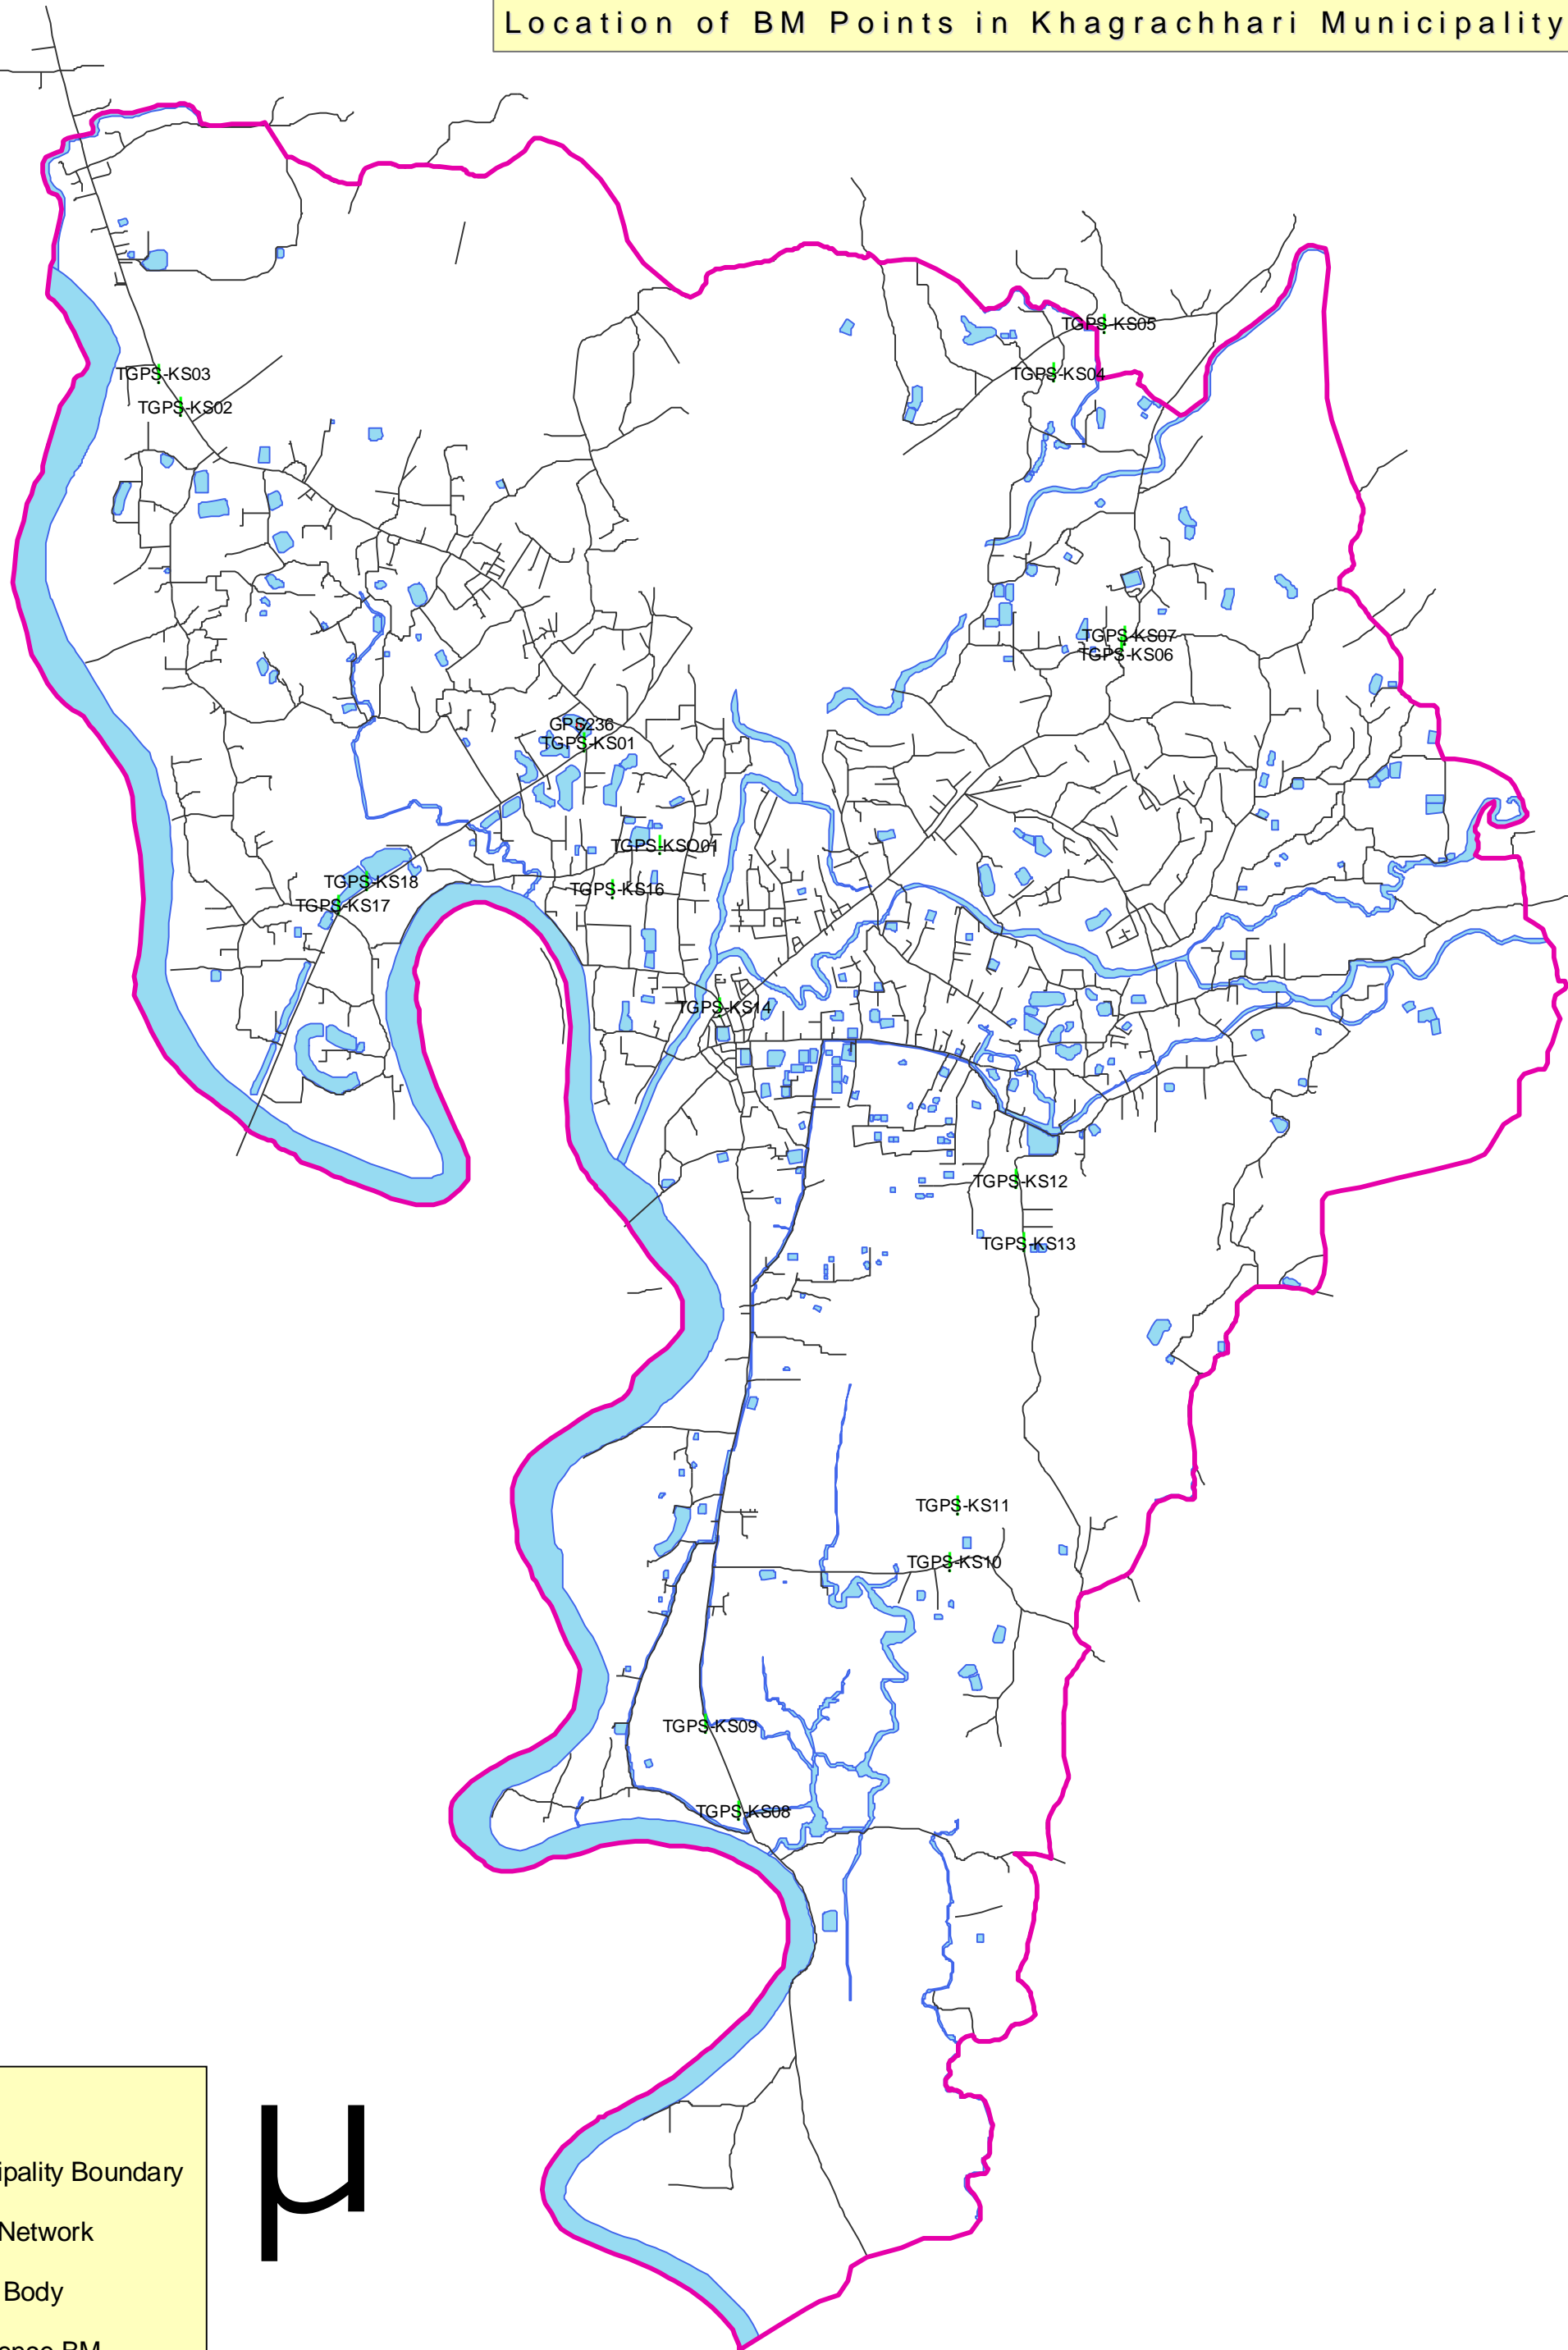

# Location of BM Points in Khagrachhari Municipality

**Legend**

- Municipality Boundary
- Road Network
- Water Body
- Reference BM
- Temporary BM

0 100 200 400 600 800 Meters